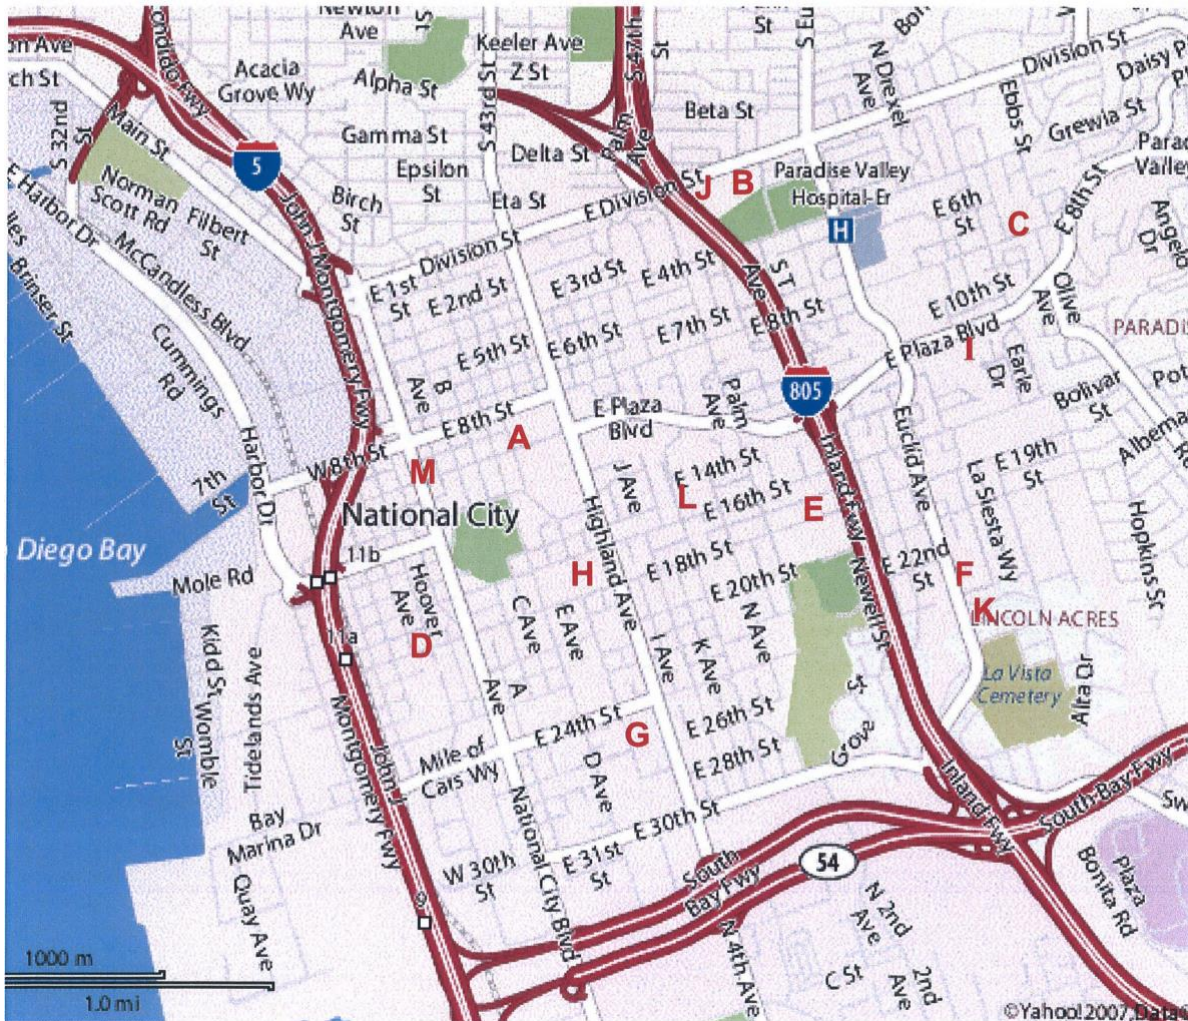

A.	Central School	933 E Avenue	National City CA 91950	619-336-7400
B.	El Toyon School	2000 E. Division Street	National City CA 91950	619-336-8000
C.	Ira Harbison School	3235 E. 8th Street	National City CA 91950	619-336-8200
D.	Kimball School	302 W. 18th Street	National City CA 91950	619-336-8300
E.	Las Palmas School	1900 E. 18th Street	National City CA 91950	619-336-8500
F.	Lincoln Acres School	2200 Lanoitan Avenue	National City CA 91950	619-336-8600
G.	Olivewood School	2505 F Avenue	National City CA 91950	619-336-8700
H.	John Otis School	621 E. 18th Street	National City CA 91950	619-336-8800
I.	Palmer Way School	2900 Palmer Street	National City CA 91950	619-336-8900
J.	Rancho de la Nación School	1830 E. Division Street	National City CA 91950	619-336-8100
K.	Preschool Center	2401 E. 24th Street	National City CA 91950	619-336-8670
L.	District Office	1500 N Avenue	National City CA 91950	619-336-7500
M.	Integrity Charter School	701 National City Blvd.	National City CA 91950	619-336-0808

Interstate 5 and 805 pass through National City.
 Off-ramps for Interstate 5 are at 8th St., 13th/Civic Center Dr. and Mile of Cars Way.
 The most convenient exit from 805 is Plaza Blvd.
 (For Lincoln Acres and the Preschool Center use Sweetwater Road)